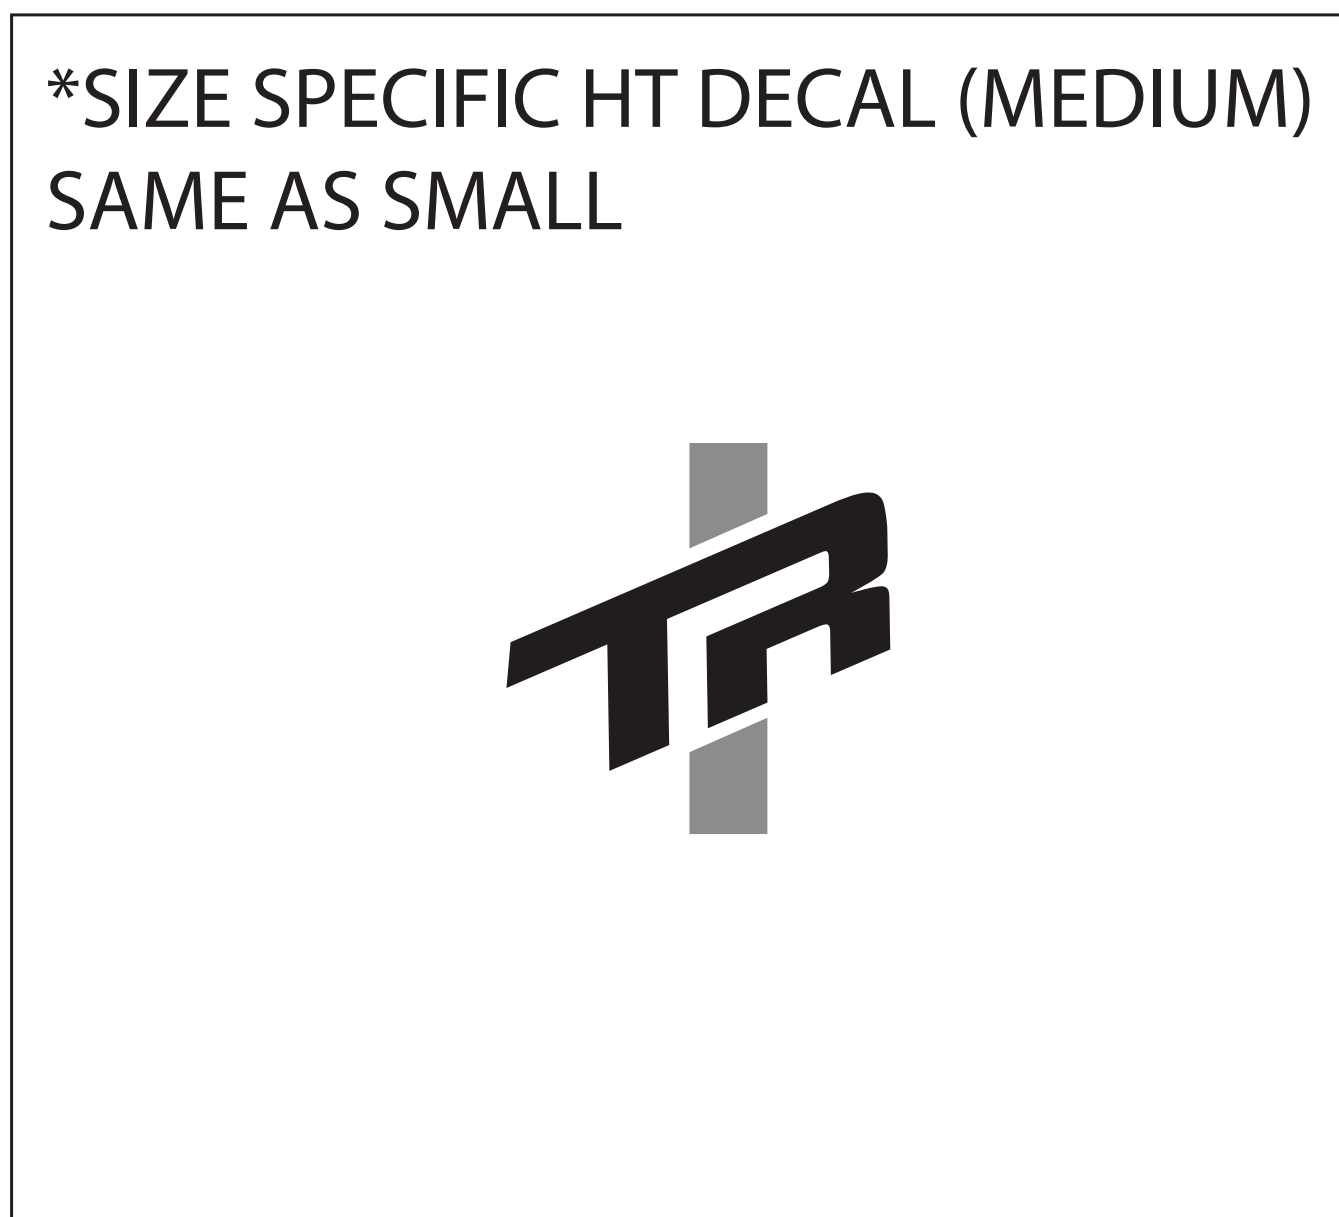

MODEL YEAR 2022
 BIKE: SCOUT ALLOY
 COLORS: RASPBERRY / CLASSY BLACK
TRANSITION
 BICYCLE COMPANY

TRANSITION TRANSITION

DOWN TUBE DECAL

USAGE DISCLAIMER!!!!!!
 ALL LOGOS ARE SCALED 1:1. DECALS APPLIED AT THE FACTORY USE A WATER BASED SYSTEM THAT STRETCHES AND CONFORMS TO THE FRAME SURFACE SO IT DISTORTS THE DECAL. SIMPLY USING THIS FILE TO MAKE DECALS TO LAY OVER THE OLD DECALS WILL NOT BE A PERFECT FIT. IT IS UP TO YOU TO MODIFY THE SCALE OF THIS FILE TO WORK FOR YOUR APPLICATION.
 TRANSITION BIKES IS NOT RESPONSIBLE FOR THE FIT AND FINISH OF ANY AFTERMARKET DECALS APPLIED TO THE FRAME.

SCALE 1:1 (100%)

DRIVE SIDE

NON-DRIVE SIDE

 RASPBERRY -PANTONE 7628 C
 DECALS-PANTONE METALLIC 8001 C

 MATTE BLACK
 DECALS-PANTONE METALLIC 876 C
 DECALS-PANTONE METALLIC 8421 C

*SIZE SPECIFIC ST DECALS