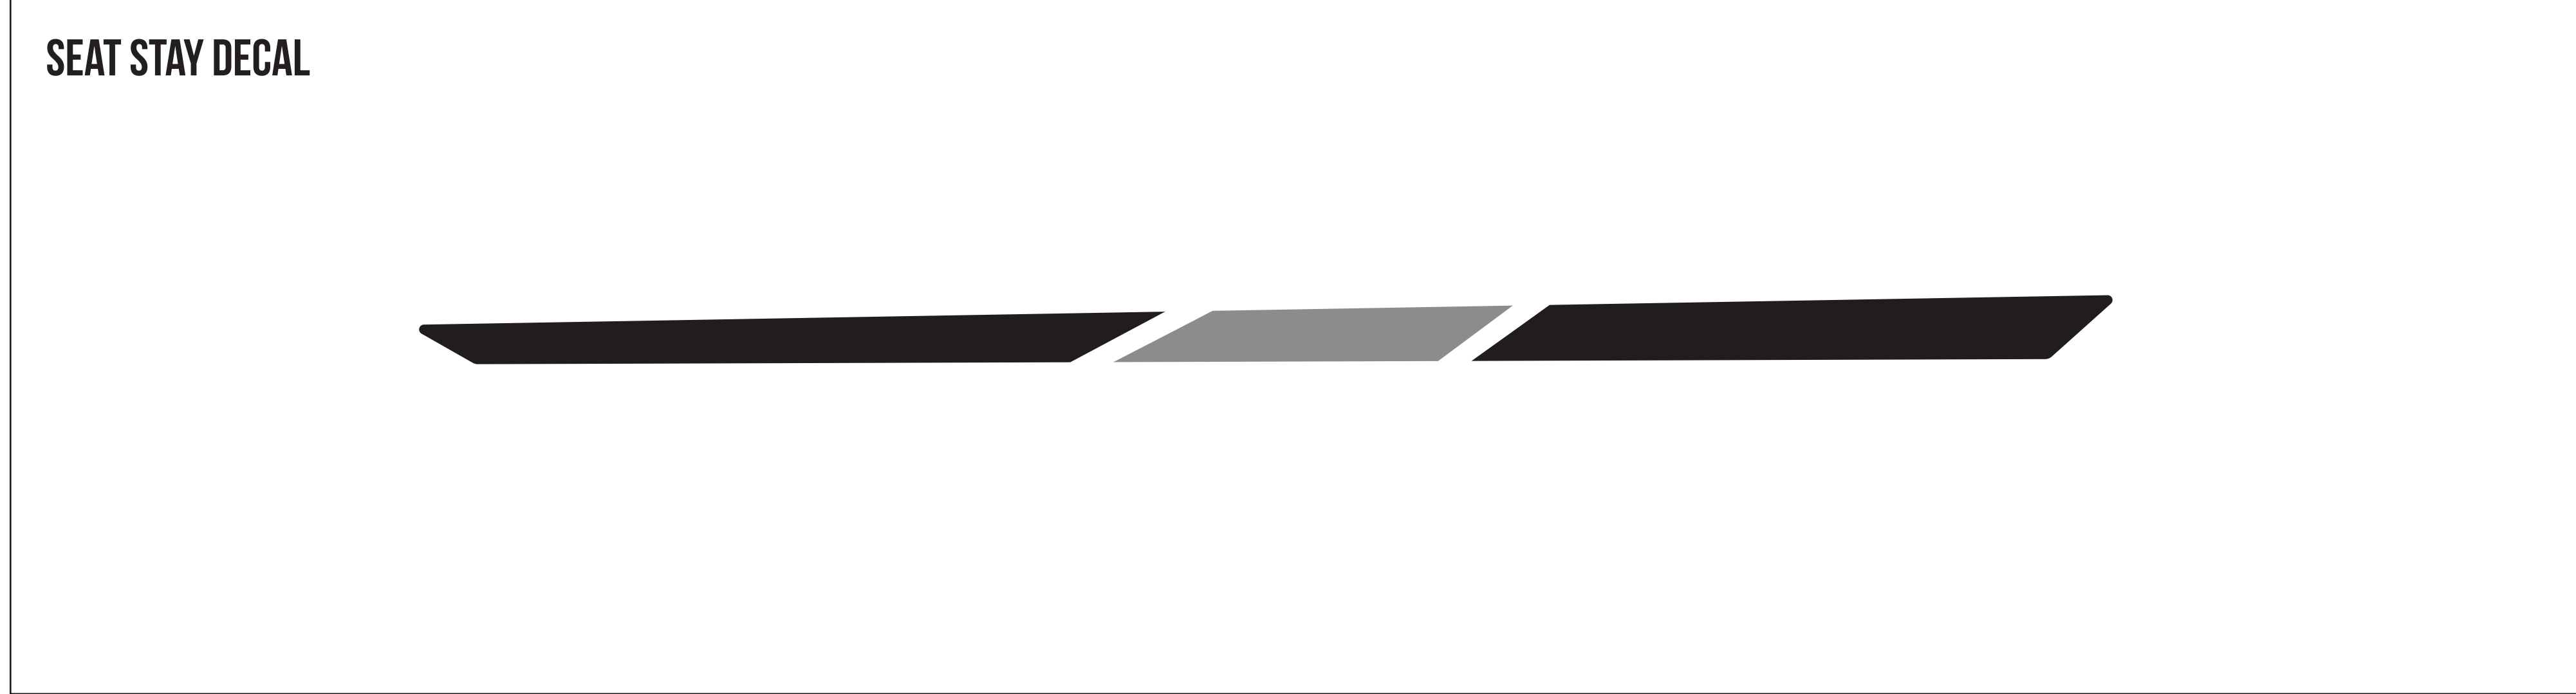

MODEL YEAR 2022
 BIKE: SCOUT ALLOY
 COLORS: RASPBERRY / CLASSY BLACK
TRANSITION
 BICYCLE COMPANY

TRANSITION TRANSITION

DOWN TUBE DECAL

USAGE DISCLAIMER!!!!!!
 ALL LOGOS ARE SCALED 1:1. DECALS APPLIED AT THE FACTORY USE A WATER BASED SYSTEM THAT STRETCHES AND CONFORMS TO THE FRAME SURFACE SO IT DISTORTS THE DECAL. SIMPLY USING THIS FILE TO MAKE DECALS TO LAY OVER THE OLD DECALS WILL NOT BE A PERFECT FIT. IT IS UP TO YOU TO MODIFY THE SCALE OF THIS FILE TO WORK FOR YOUR APPLICATION.
 TRANSITION BIKES IS NOT RESPONSIBLE FOR THE FIT AND FINISH OF ANY AFTERMARKET DECALS APPLIED TO THE FRAME.

SCALE 1:1 (100%)

DRIVE SIDE

NON-DRIVE SIDE

 RASPBERRY -PANTONE 7628 C
 DECALS-PANTONE METALLIC 8001 C

 MATTE BLACK
 DECALS-PANTONE METALLIC 876 C
 DECALS-PANTONE METALLIC 8421 C

*SIZE SPECIFIC ST DECALS