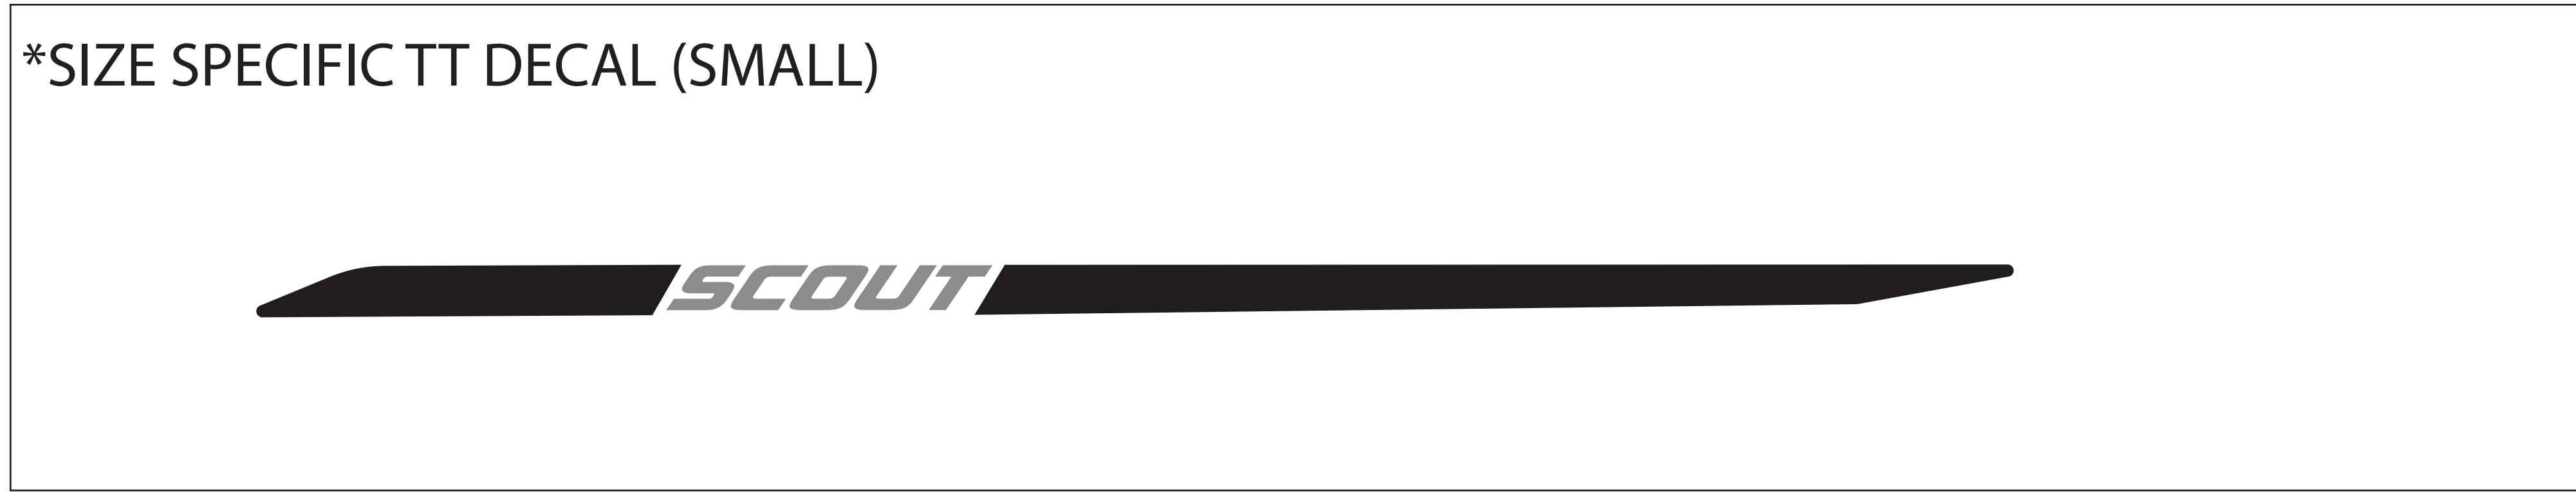

MODEL YEAR 2022
BIKE: SCOUT ALLOY
COLORS: RASPBERRY / CLASSY BLACK
TRANSITION
BICYCLE COMPANY

TRANSITION TRANSITION

DOWN TUBE DECAL

USAGE DISCLAIMER!!!!!!
ALL LOGOS ARE SCALED 1:1. DECALS APPLIED AT THE FACTORY USE A WATER BASED SYSTEM THAT STRETCHES AND CONFORMS TO THE FRAME SURFACE SO IT DISTORTS THE DECAL. SIMPLY USING THIS FILE TO MAKE DECALS TO LAY OVER THE OLD DECALS WILL NOT BE A PERFECT FIT. IT IS UP TO YOU TO MODIFY THE SCALE OF THIS FILE TO WORK FOR YOUR APPLICATION.
TRANSITION BIKES IS NOT RESPONSIBLE FOR THE FIT AND FINISH OF ANY AFTERMARKET DECALS APPLIED TO THE FRAME.

SCALE 1:1 (100%)

DRIVE SIDE

NON-DRIVE SIDE