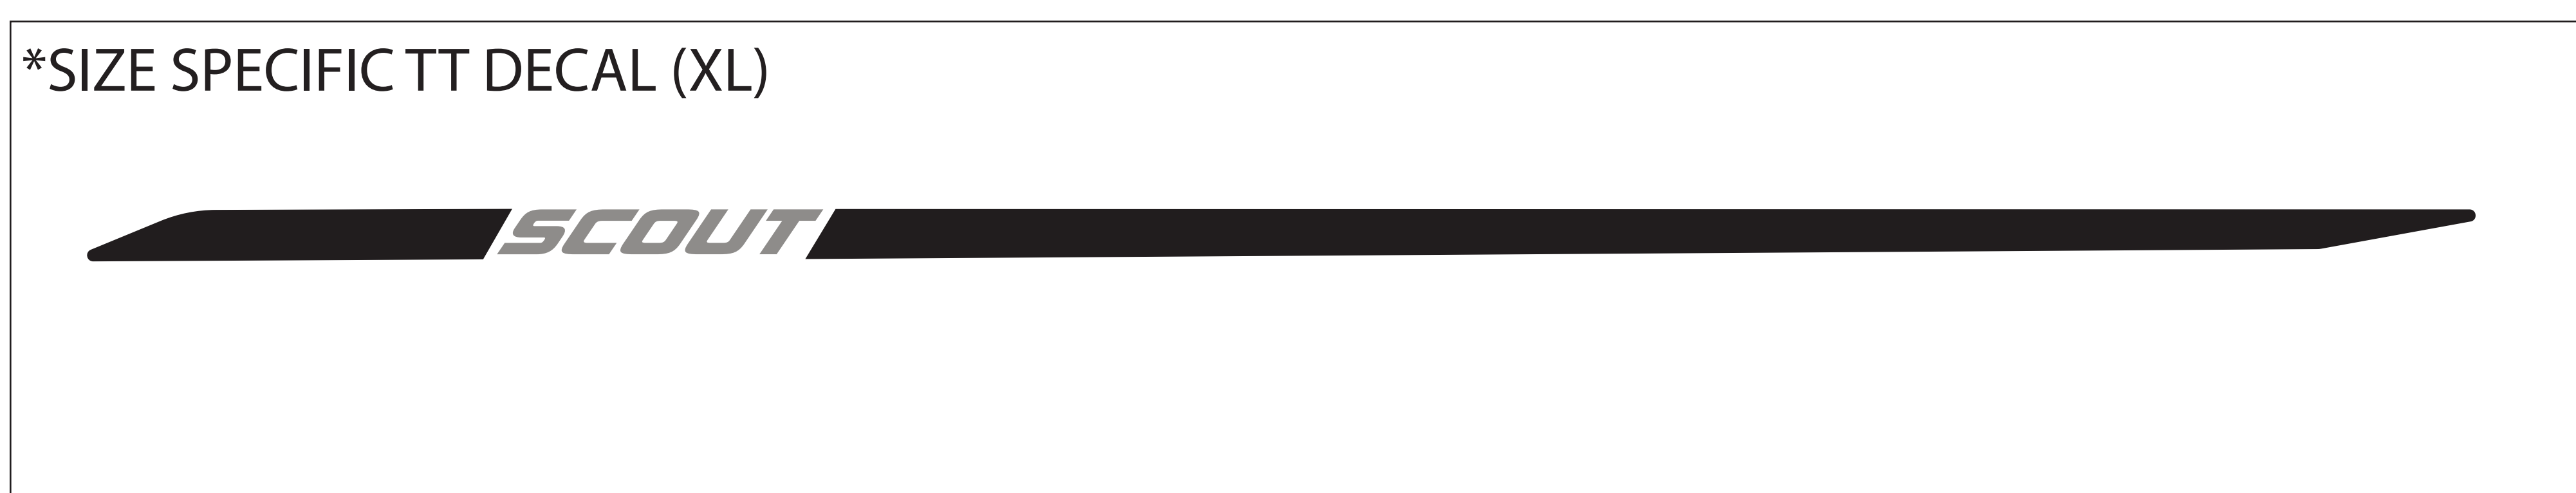

MODEL YEAR 2022
 BIKE: SCOUT ALLOY
 COLORS: RASPBERRY / CLASSY BLACK
TRANSITION
 BICYCLE COMPANY

TRANSITION TRANSITION

DOWN TUBE DECAL

USAGE DISCLAIMER!!!!!!
 ALL LOGOS ARE SCALED 1:1. DECALS APPLIED AT THE FACTORY USE A WATER BASED SYSTEM THAT STRETCHES AND CONFORMS TO THE FRAME SURFACE SO IT DISTORTS THE DECAL. SIMPLY USING THIS FILE TO MAKE DECALS TO LAY OVER THE OLD DECALS WILL NOT BE A PERFECT FIT. IT IS UP TO YOU TO MODIFY THE SCALE OF THIS FILE TO WORK FOR YOUR APPLICATION.
 TRANSITION BIKES IS NOT RESPONSIBLE FOR THE FIT AND FINISH OF ANY AFTERMARKET DECALS APPLIED TO THE FRAME.

SCALE 1:1 (100%)

DRIVE SIDE

NON-DRIVE SIDE

 RASPBERRY -PANTONE 7628 C
 DECALS-PANTONE METALLIC 8001 C

 MATTE BLACK
 DECALS-PANTONE METALLIC 876 C
 DECALS-PANTONE METALLIC 8421 C

*SIZE SPECIFIC ST DECALS