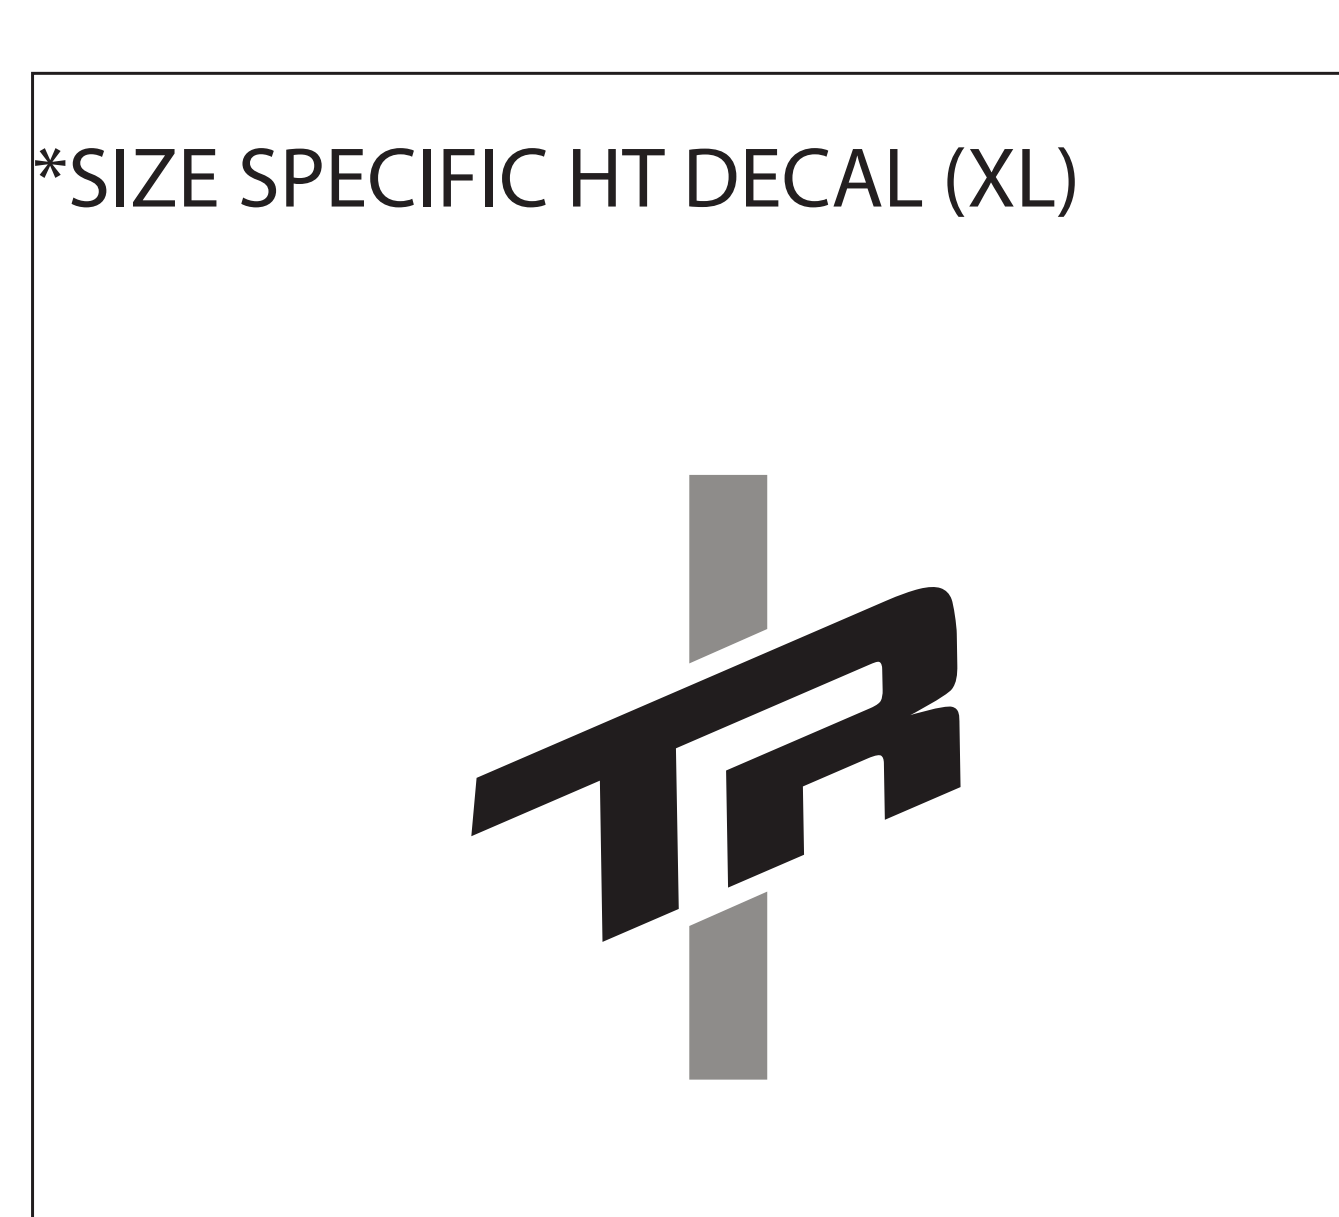

MODEL YEAR 2022
 BIKE: SCOUT ALLOY
 COLORS: RASPBERRY / CLASSY BLACK
TRANSITION
 BICYCLE COMPANY

TRANSITION TRANSITION

DOWN TUBE DECAL

USAGE DISCLAIMER!!!!!!
 ALL LOGOS ARE SCALED 1:1. DECALS APPLIED AT THE FACTORY USE A WATER BASED SYSTEM THAT STRETCHES AND CONFORMS TO THE FRAME SURFACE SO IT DISTORTS THE DECAL. SIMPLY USING THIS FILE TO MAKE DECALS TO LAY OVER THE OLD DECALS WILL NOT BE A PERFECT FIT. IT IS UP TO YOU TO MODIFY THE SCALE OF THIS FILE TO WORK FOR YOUR APPLICATION.
 TRANSITION BIKES IS NOT RESPONSIBLE FOR THE FIT AND FINISH OF ANY AFTERMARKET DECALS APPLIED TO THE FRAME.

SCALE 1:1 (100%)

DRIVE SIDE

NON-DRIVE SIDE

 RASPBERRY -PANTONE 7628 C
 DECALS-PANTONE METALLIC 8001 C

 MATTE BLACK
 DECALS-PANTONE METALLIC 876 C
 DECALS-PANTONE METALLIC 8421 C

*SIZE SPECIFIC ST DECALS